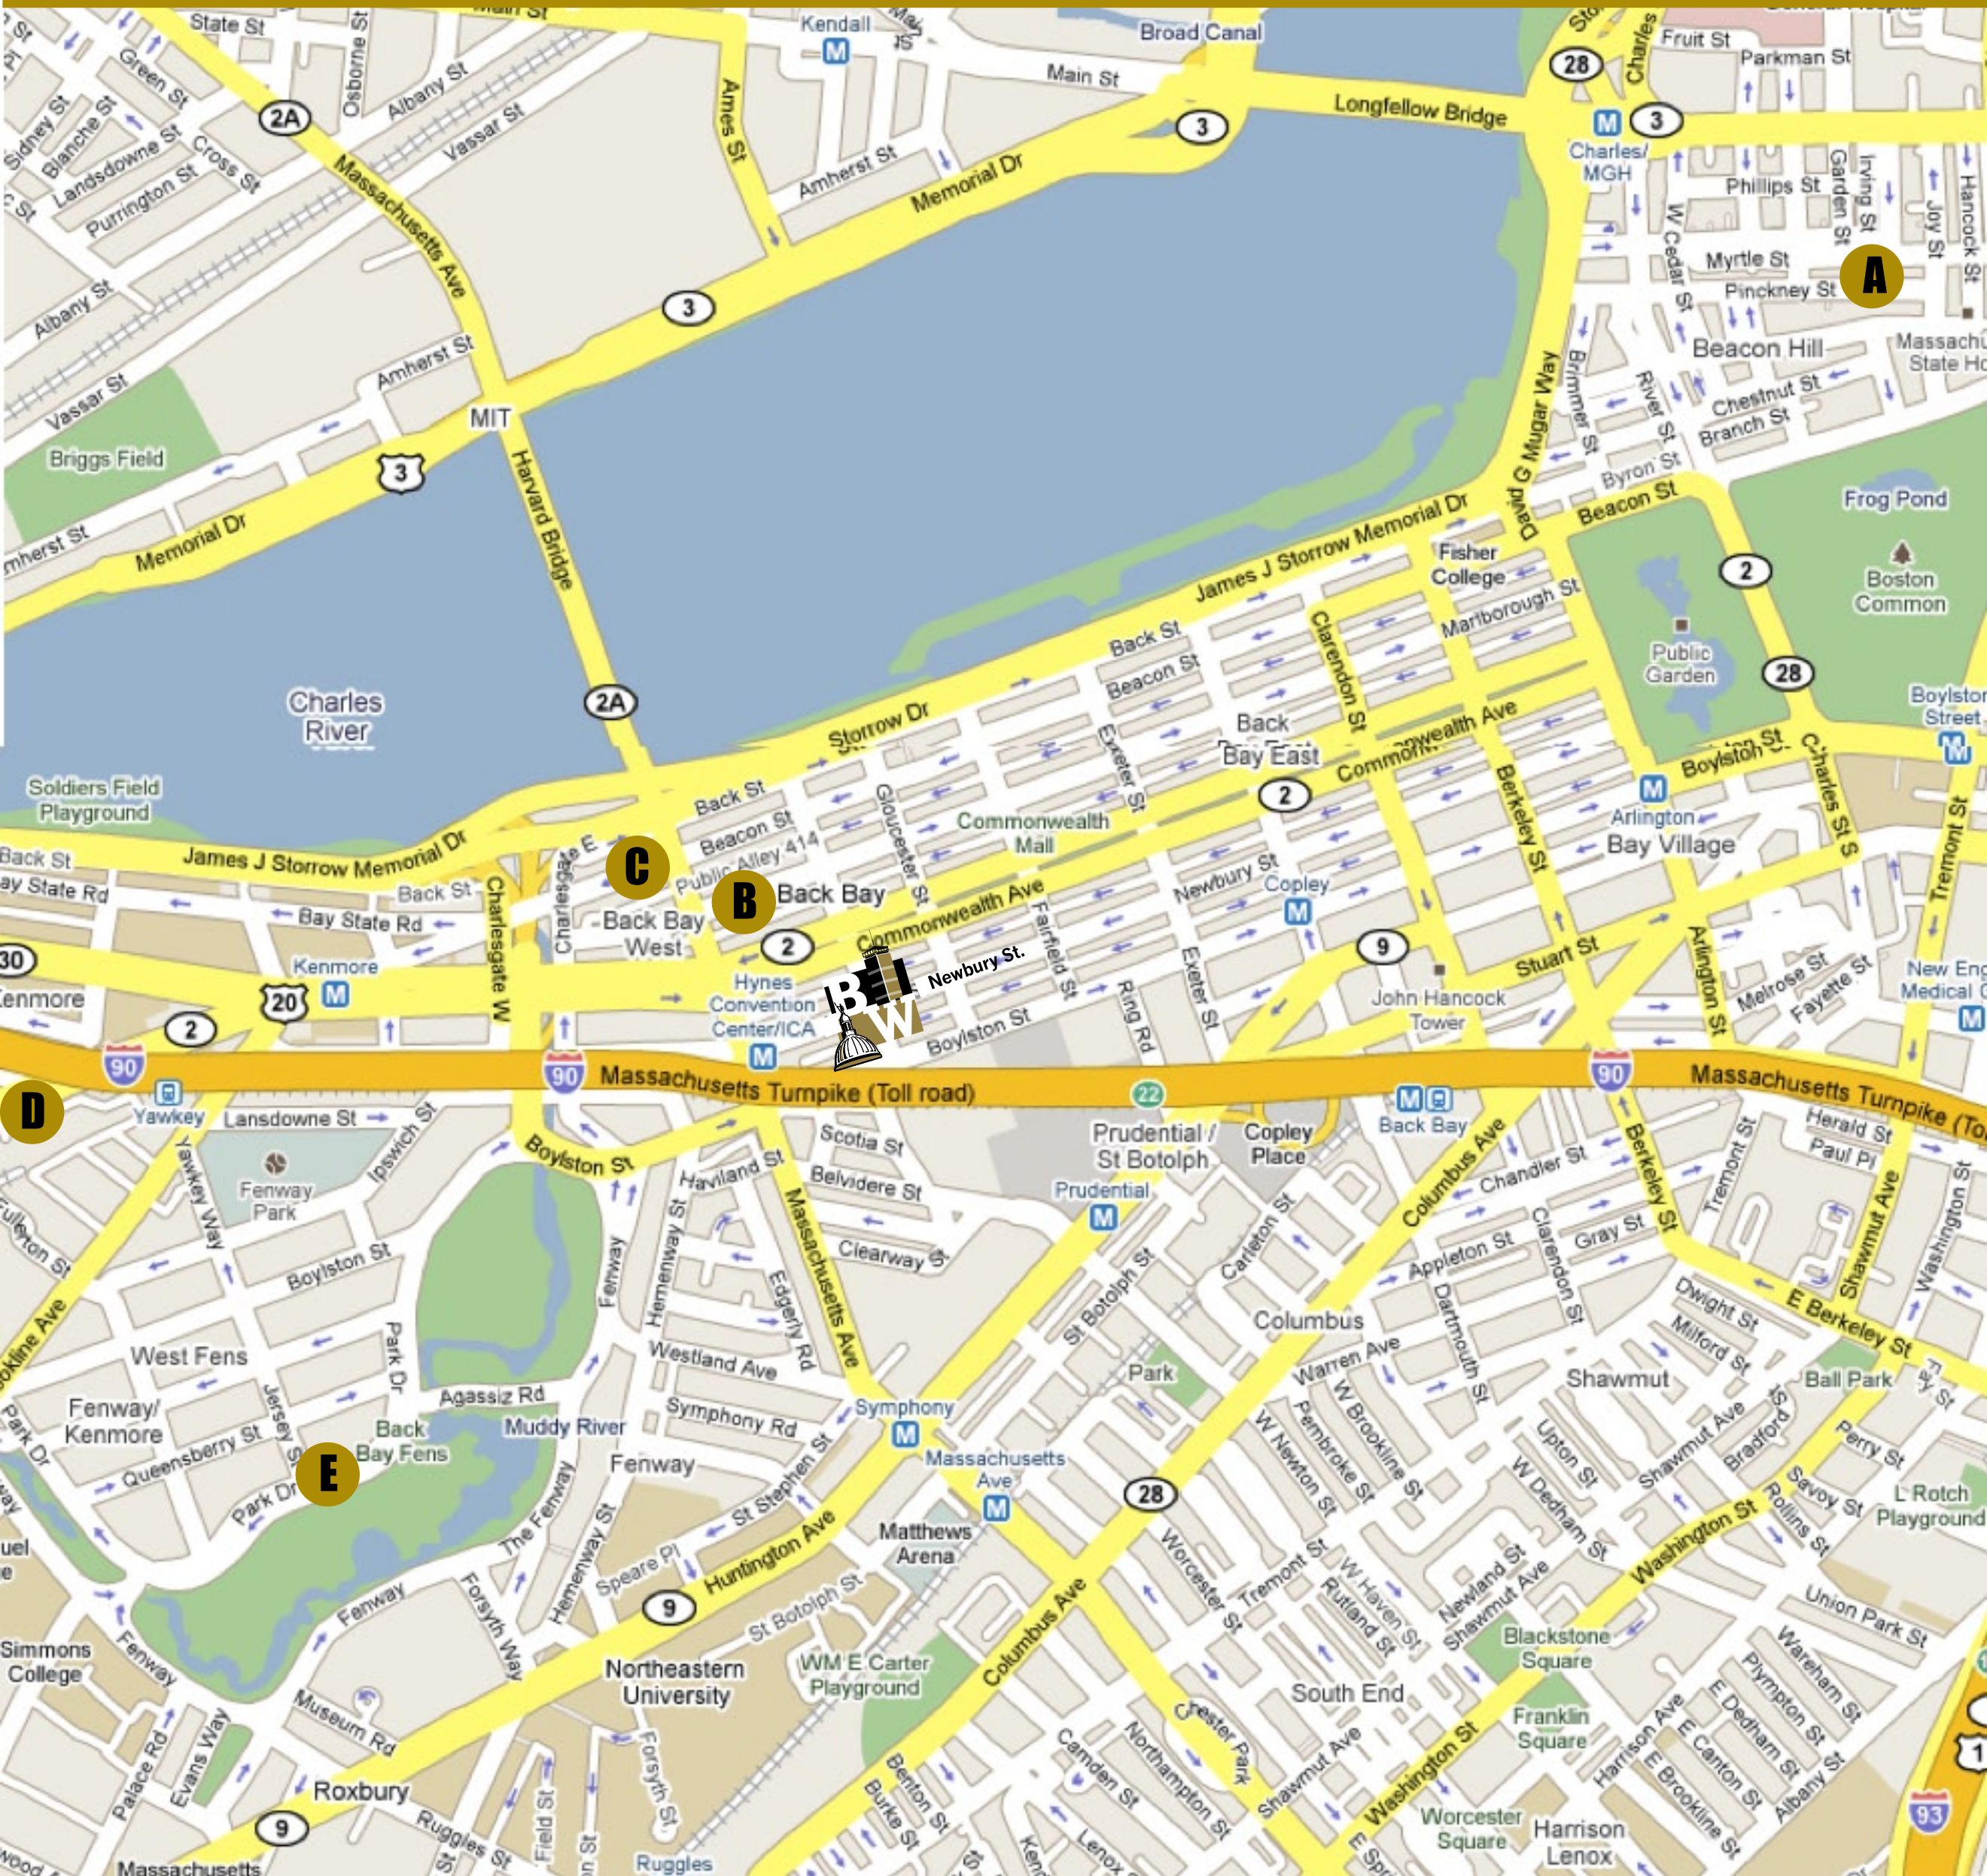

Street Map of Blackstone Williams Boston Properties

A - 70 Pinckney Street

D- 868 Beacon Street

302 Newbury Street and
Blackstone Williams Main Office

B - 399 Marlborough Street

E - 73 Park Drive

C - 505, 506 & 507 Beacon Street